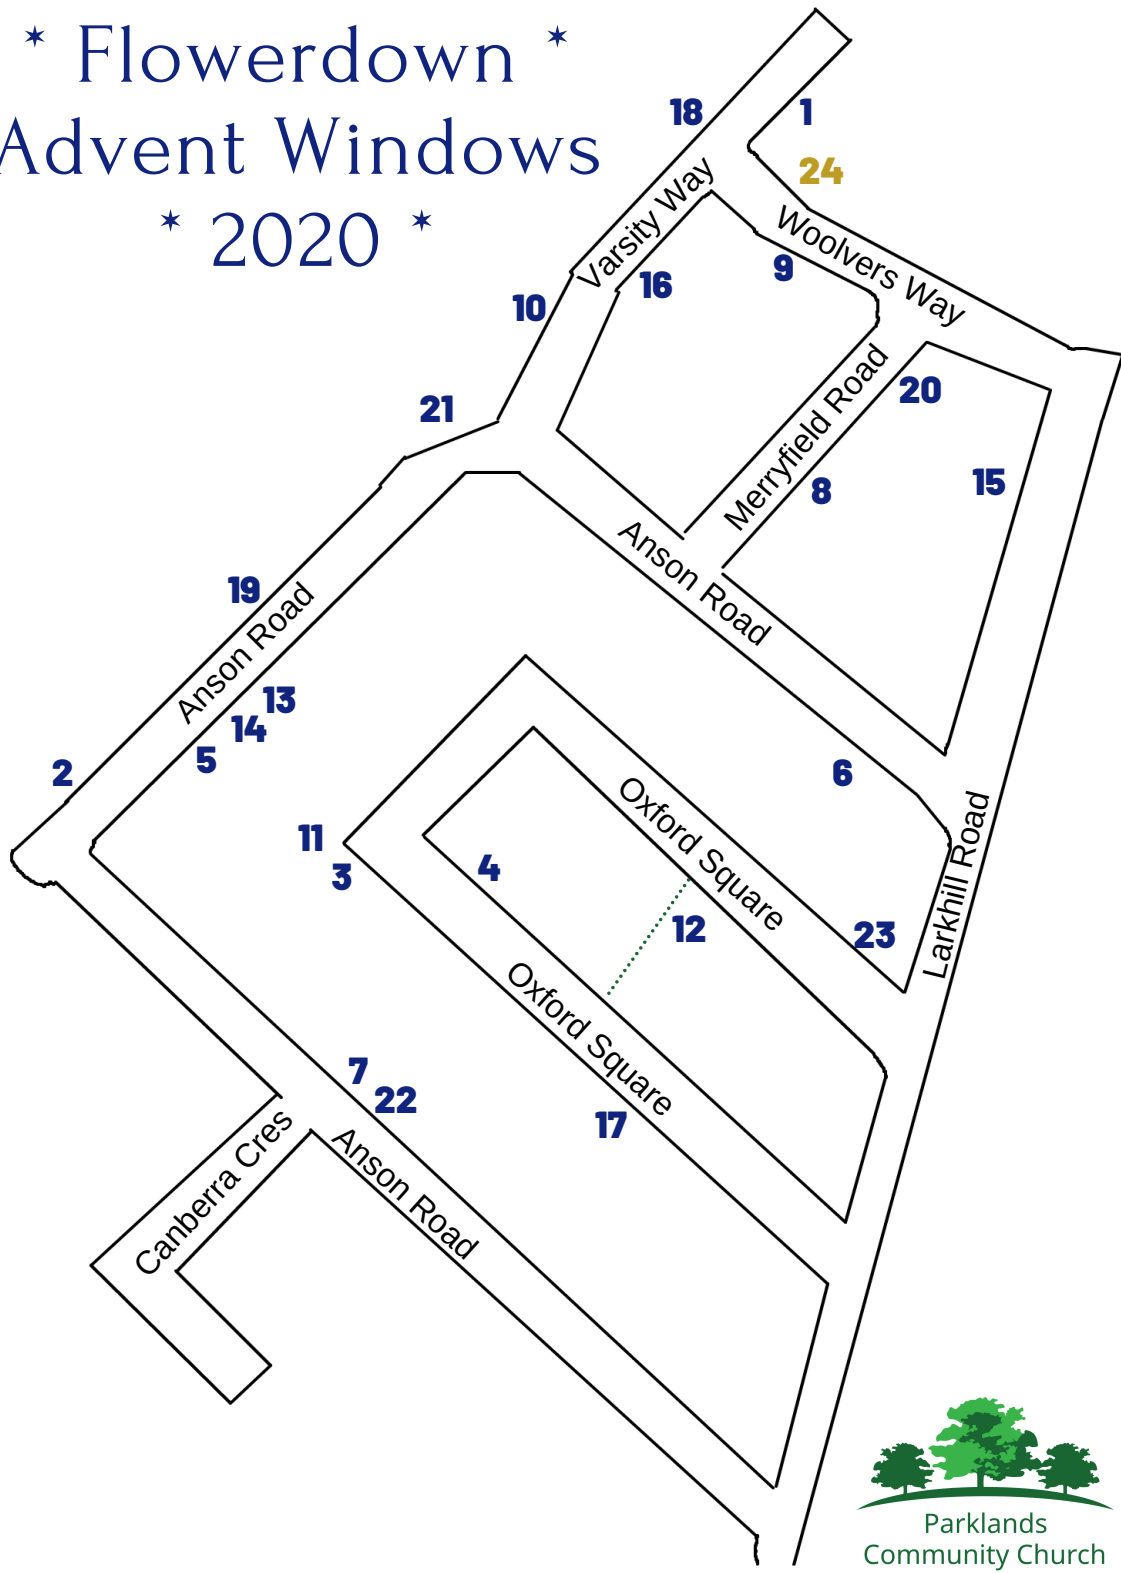

* Flowerdown *
Advent Windows

* 2020 *

* Hope * Peace * Love * Joy *